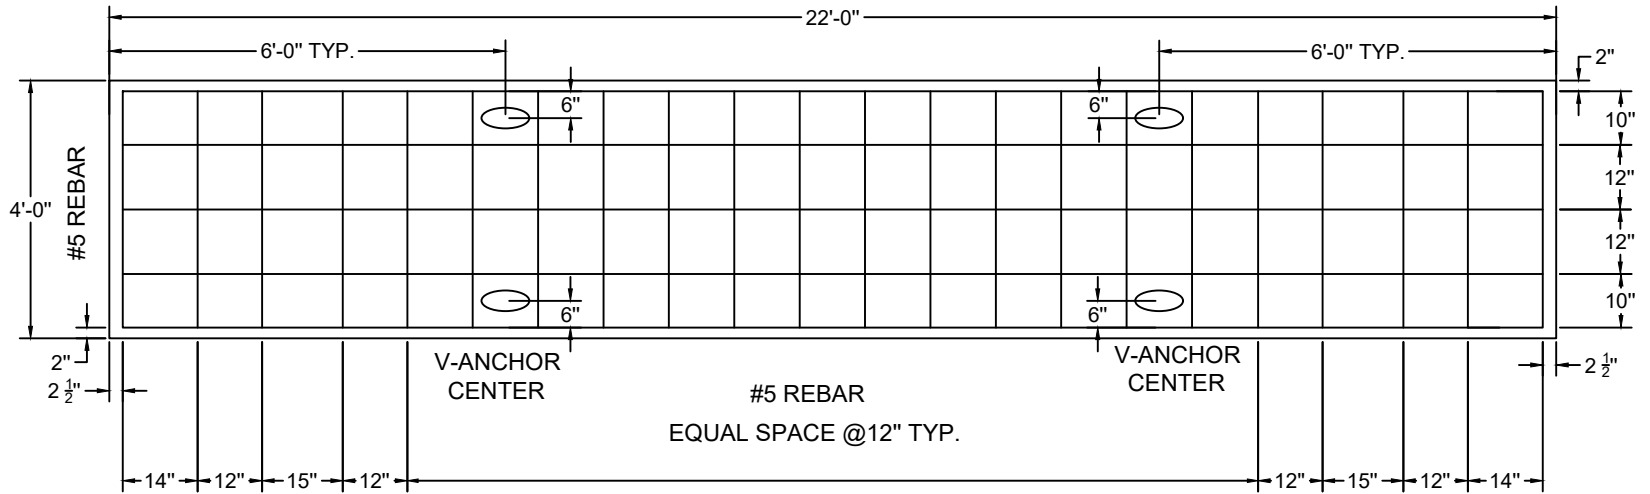

EAGLE PRECAST
A Division of Curtin Co

ATTENUATOR PADS

15'-0" PRECAST PAD

5,925 lbs	15ea #5@ 3'-8 1/4"	60 SF
8" Thick	5 ea #5@ 14'-7"	1.5 CY

22'-0" PRECAST PAD

8,690 lbs	22ea #5@ 3'-8 1/4"	88 SF
8" Thick	5 ea #5@ 21'-7"	2.2 CY