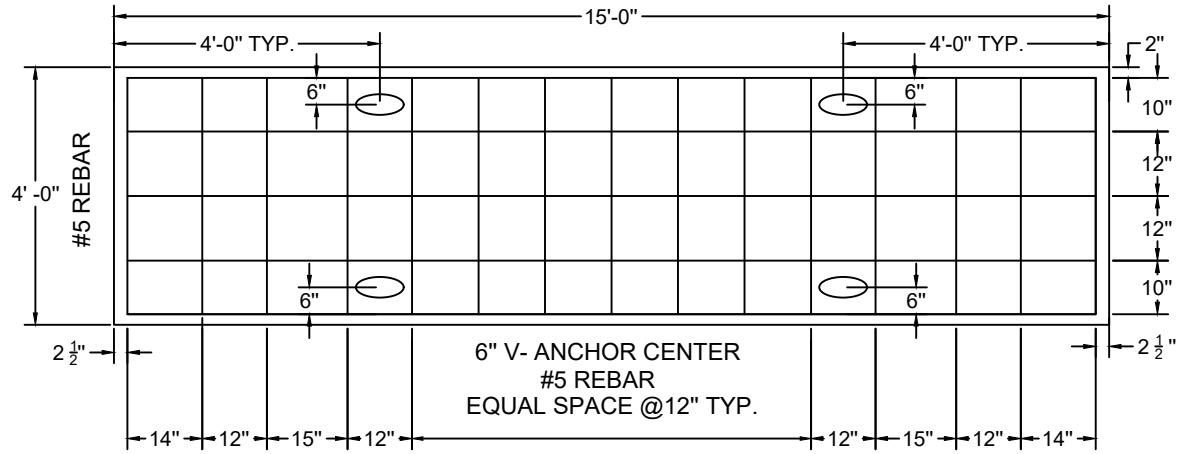

EAGLE PRECAST
A Division of Curtin Co

ATTENUATOR PADS

15'-0" PRECAST PAD

5,925 lbs	15ea #5@ 3'-8 1/4"	60 SF
8" Thick	5 ea #5@ 14'-7"	1.5 CY

22'-0" PRECAST PAD

8,690 lbs	22ea #5@ 3'-8 1/4"	88 SF
8" Thick	5 ea #5@ 21'-7"	2.2 CY