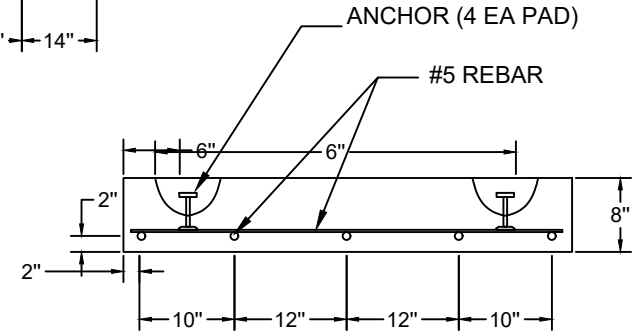

EAGLE PRECAST
A Division of Curtin Co

ATTENUATOR PADS

15'-0" PRECAST PAD

5,925 lbs	15ea #5@ 3'-8 1/4"	60 SF
8" Thick	5 ea #5@ 14'-7"	1.5 CY

22'-0" PRECAST PAD

8,690 lbs	22ea #5@ 3'-8 1/4"	88 SF
8" Thick	5 ea #5@ 21'-7"	2.2 CY